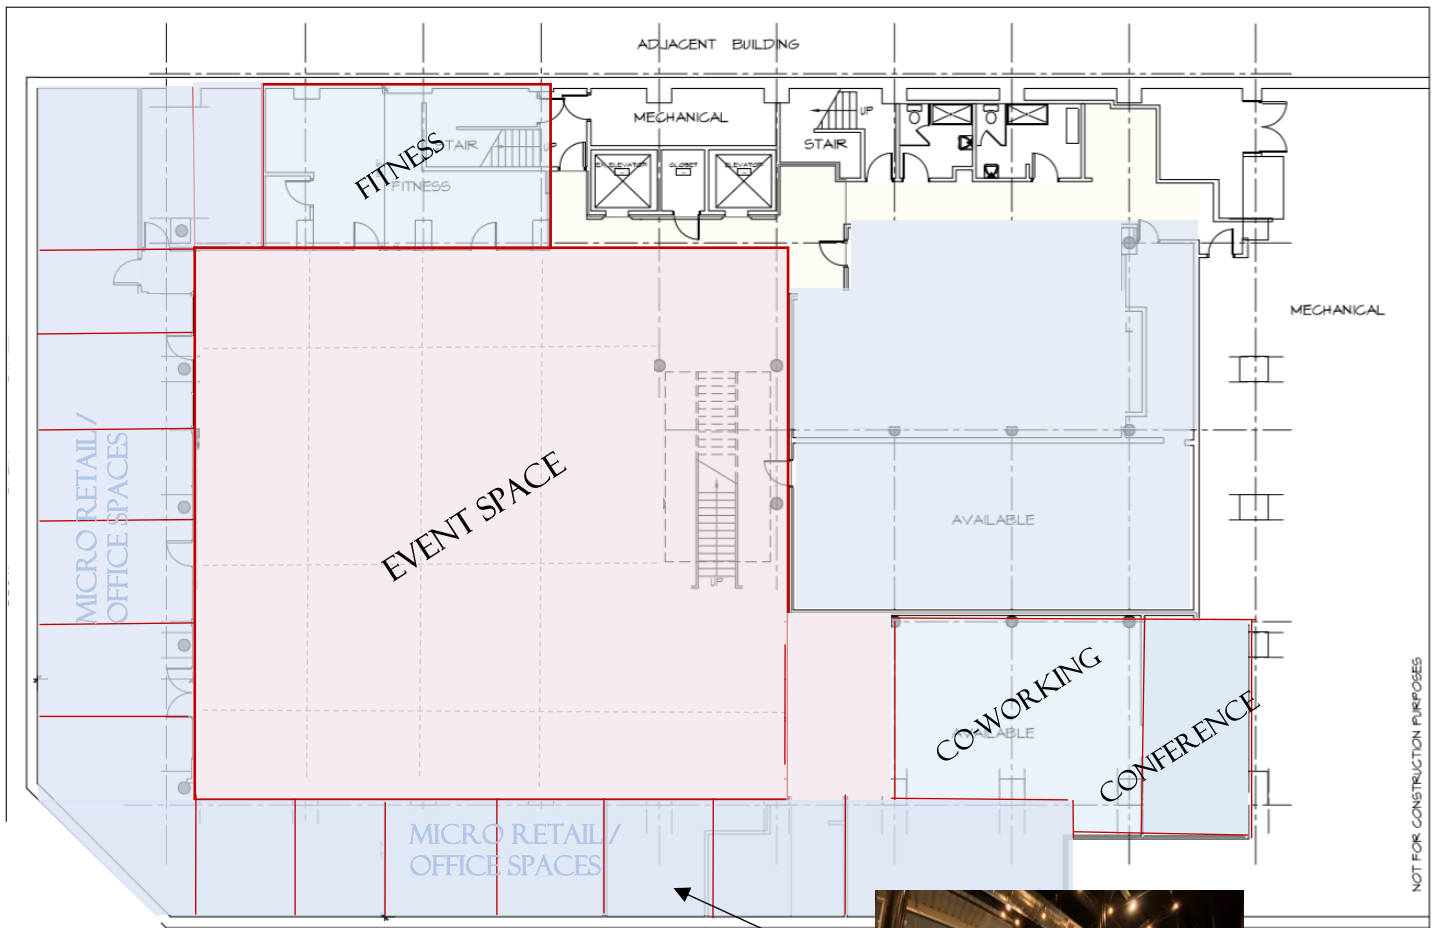

217 S. SALINA ST., SYRACUSE, NY 13202

WASHINGTON ST. PARTNERS

NOW AVAILABLE

PRIVATE MICRO RETAIL AND OFFICE SPACES WITH AMENITIES

Example Space Photo

MERCANTILE FLOOR PLAN

JOE HUCKO
315-426-2624
JOEH@WASHINGTONSTPARTNERS.COM